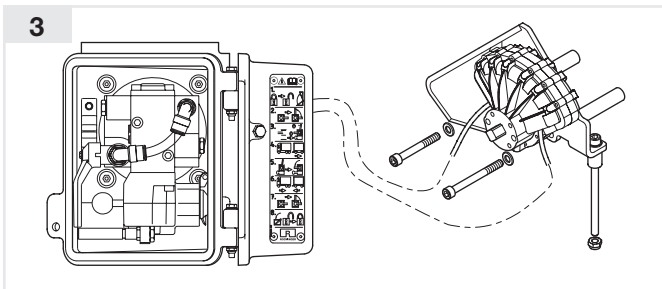

ROE	
ROE 71909-P	für/for/pour/per/para RO 500x66xx0 und/and/et/e/y RO 510x61xx0 mit/with/avec/con/con Palm Stecker
ROE 71909-D	für/for/pour/per/para RO 500x66xx0 und/and/et/e/y RO 510x61xx0 mit/with/avec/con/con Duomatic-Stecker